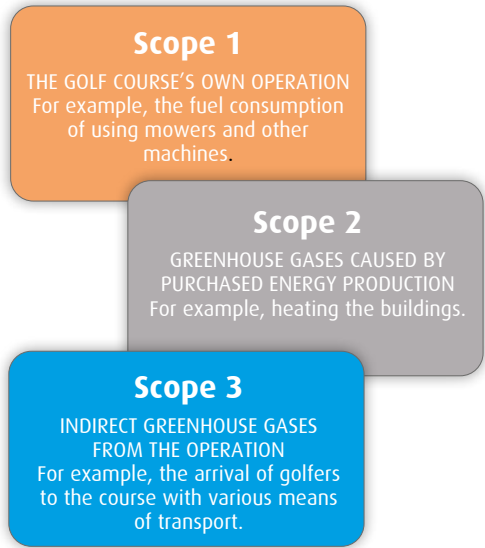

How does the measuring take place?

The calculation model is based on the comprehensive knowledge of the golf course's operation. With that knowledge, the measuring focuses on three areas: the greenhouse gases caused by own operation, those caused by purchased energy and those caused indirectly by the operation of the course.

Thanks to these measurement scopes, the measurement results are comparable, also on the international level. For example carbon footprint of diesel mowers and other power tools can be decreased by up to 80% by using renewable fuels.

Visibility and influence channels

Websites, newsletters, ePressi and social media channels